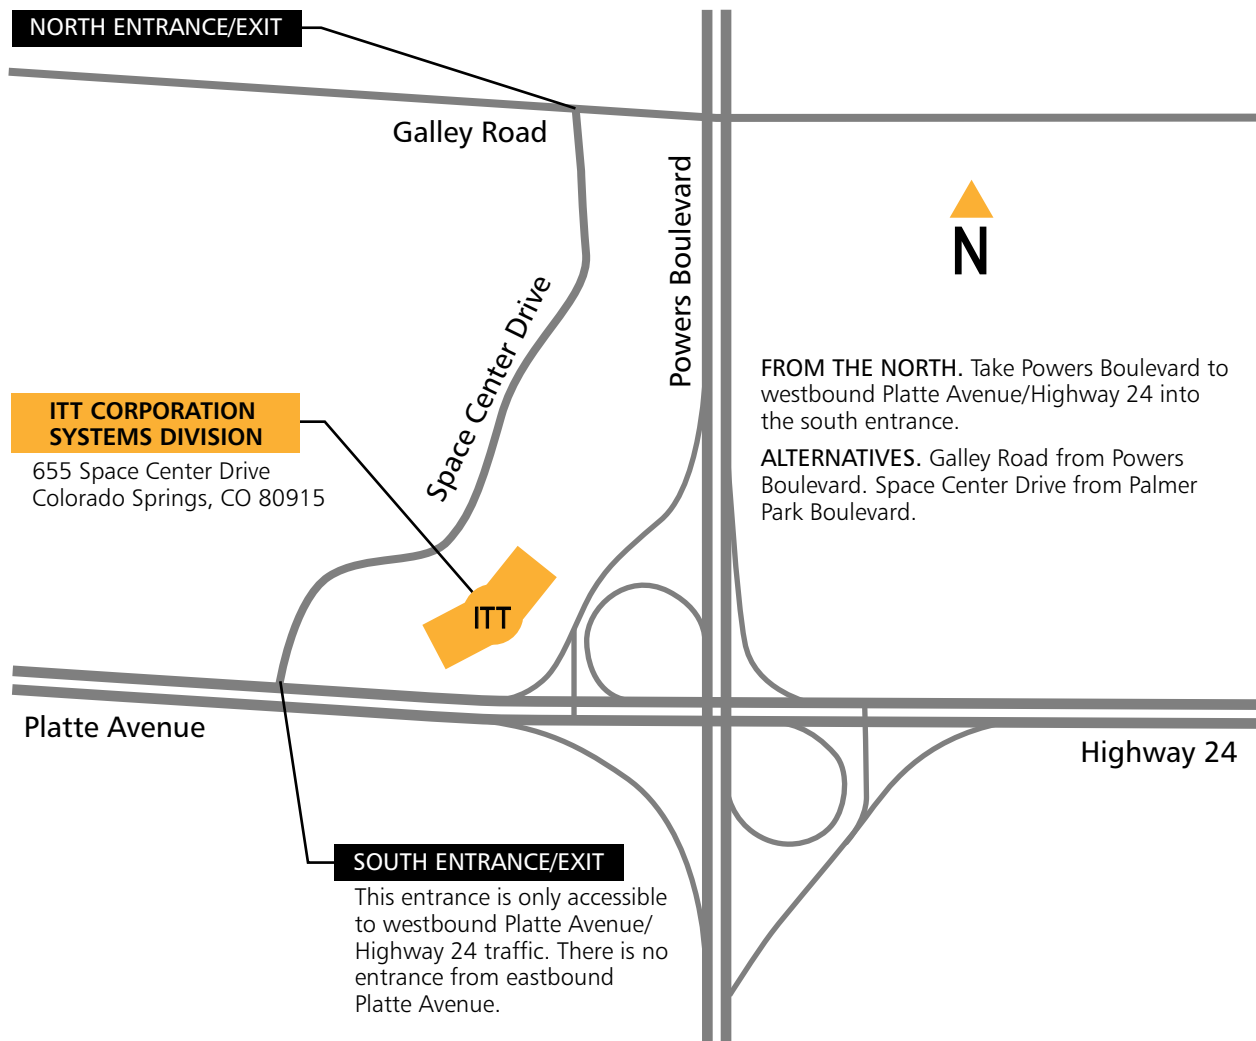

ITT CORPORATION, SYSTEMS DIVISION

655 Space Center Drive • Colorado Springs, Colorado 80915 • 719.591.3600 • www.ittsystems.com

ITT Corporation, Systems Division's headquarter building is located approximately 6 miles east of downtown Colorado Springs and about 5 miles north of the Colorado Springs Airport.

FROM THE WEST. From Platte Avenue turn left onto Murray Boulevard and right onto Galley Road.

ALTERNATIVE. From Platte Avenue/Highway 24 exit on the northbound loop at Powers Boulevard and turn left onto Galley Road.

FROM THE SOUTH. Take the east Highway 24/Platte Avenue exit. Remain in the left lane to turn onto Platte Avenue to access the south entrance.

FROM THE EAST. Access the south entrance from Highway 24/Platte Avenue.